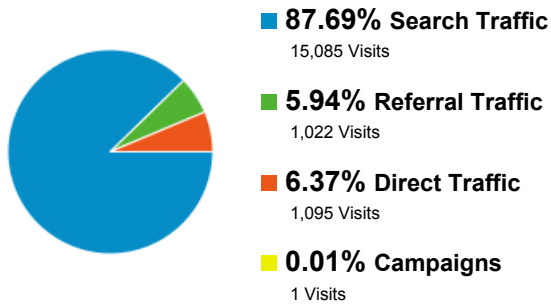

79.10% New Visitor
13,608 Visits

20.90% Returning Visitor
3,595 Visits

Language	Visits	% Visits
1. en-us	11,976	69.62%
2. zh-cn	633	3.68%
3. en-gb	571	3.32%
4. fr	446	2.59%
5. ko	324	1.88%
6. es	303	1.76%
7. zh-tw	275	1.60%
8. en	259	1.51%
9. ja	221	1.28%
10. ru	213	1.24%

[view full report](#)

Traffic Sources Overview

% of visits: 100.00%

Overview

17,203 people visited this site

Source	Visits	% Visits
1. google	13,956	92.52%
2. yahoo	436	2.89%
3. bing	381	2.53%
4. yandex	78	0.52%
5. babylon	73	0.48%
6. ask	31	0.21%
7. search-results	30	0.20%
8. conduit	29	0.19%
9. baidu	20	0.13%
10. avg	16	0.11%