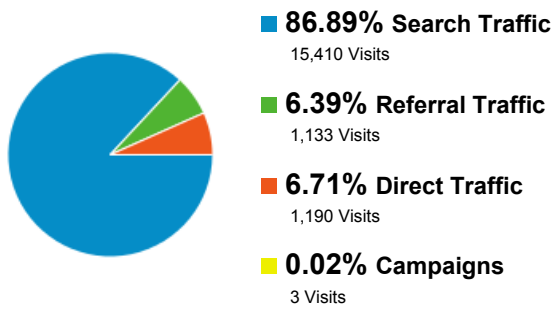

- **76.96% New Visitor**
13,649 Visits
- **23.04% Returning Visitor**
4,087 Visits

Language	Visits	% Visits
1. en-us	12,161	68.57%
2. zh-cn	889	5.01%
3. en-gb	663	3.74%
4. fr	571	3.22%
5. ko	311	1.75%
6. en	294	1.66%
7. zh-tw	264	1.49%
8. ru	251	1.42%
9. es	212	1.20%
10. ja	191	1.08%

[view full report](#)

Traffic Sources Overview

% of visits: 100.00%

Overview

17,736 people visited this site

Source	Visits	% Visits
1. google	14,444	93.73%
2. yahoo	351	2.28%
3. bing	322	2.09%
4. yandex	76	0.49%
5. babylon	52	0.34%
6. conduit	45	0.29%
7. ask	29	0.19%
8. search-results	20	0.13%
9. avg	19	0.12%
10. aol	18	0.12%

[view full report](#)

Traffic Sources Overview

% of visits: 100.00%

Overview

17,066 people visited this site

Source	Visits	% Visits
1. google	13,894	93.63%
2. yahoo	383	2.58%
3. bing	335	2.26%
4. babylon	55	0.37%
5. yandex	34	0.23%
6. conduit	29	0.20%
7. search-results	21	0.14%
8. ask	19	0.13%
9. avg	19	0.13%
10. aol	13	0.09%

[view full report](#)

Traffic Sources Overview

% of visits: 100.00%

Overview

17,203 people visited this site

Source	Visits	% Visits
1. google	13,956	92.52%
2. yahoo	436	2.89%
3. bing	381	2.53%
4. yandex	78	0.52%
5. babylon	73	0.48%
6. ask	31	0.21%
7. search-results	30	0.20%
8. conduit	29	0.19%
9. baidu	20	0.13%
10. avg	16	0.11%