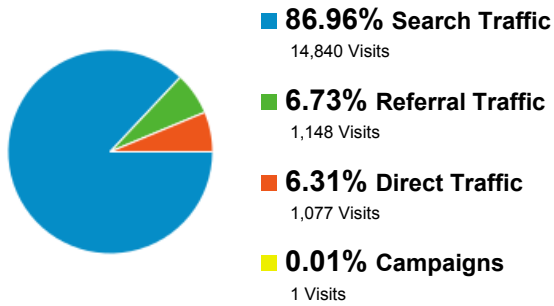

[view full report](#)

Traffic Sources Overview

% of visits: 100.00%

Overview

17,736 people visited this site

Source	Visits	% Visits
1. google	14,444	93.73%
2. yahoo	351	2.28%
3. bing	322	2.09%
4. yandex	76	0.49%
5. babylon	52	0.34%
6. conduit	45	0.29%
7. ask	29	0.19%
8. search-results	20	0.13%
9. avg	19	0.12%
10. aol	18	0.12%

[view full report](#)

Traffic Sources Overview

% of visits: 100.00%

Overview

17,066 people visited this site

Source	Visits	% Visits
1. google	13,894	93.63%
2. yahoo	383	2.58%
3. bing	335	2.26%
4. babylon	55	0.37%
5. yandex	34	0.23%
6. conduit	29	0.20%
7. search-results	21	0.14%
8. ask	19	0.13%
9. avg	19	0.13%
10. aol	13	0.09%

[view full report](#)

Audience Overview

100.00% of visits

Overview

13,329 people visited this site

- Visits: 15,955
- Unique Visitors: 13,329
- Pageviews: 31,643
- Pages / Visit: 1.98
- Avg. Visit Duration: 00:01:33
- Bounce Rate: 60.92%
- % New Visits: 77.71%

[view full report](#)

Traffic Sources Overview

% of visits: 100.00%

Overview

17,203 people visited this site

Source	Visits	% Visits
1. google	13,956	92.52%
2. yahoo	436	2.89%
3. bing	381	2.53%
4. yandex	78	0.52%
5. babylon	73	0.48%
6. ask	31	0.21%
7. search-results	30	0.20%
8. conduit	29	0.19%
9. baidu	20	0.13%
10. avg	16	0.11%