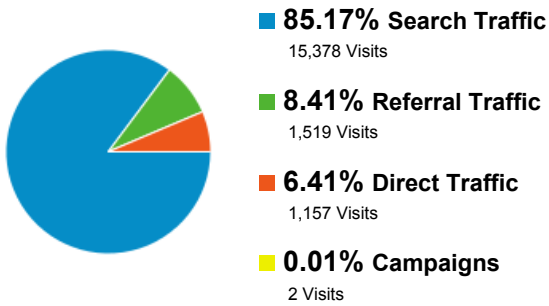

[view full report](#)

Traffic Sources Overview

● % of visits: 100.00%

Overview

18,056 people visited this site

Source	Visits	% Visits
1. google	14,265	92.76%
2. yahoo	409	2.66%
3. bing	363	2.36%
4. search	103	0.67%
5. babylon	54	0.35%
6. yandex	42	0.27%
7. search-results	37	0.24%
8. conduit	30	0.20%
9. ask	29	0.19%
10. avg	15	0.10%

[view full report](#)

Audience Overview

% of visits: 100.00%

Overview

15,895 people visited this site

-  **Visits: 19,040**
-  **Unique Visitors: 15,895**
-  **Pageviews: 35,747**
-  **Pages / Visit: 1.88**
-  **Avg. Visit Duration: 00:01:23**
-  **Bounce Rate: 61.69%**
-  **% New Visits: 77.97%**

[view full report](#)

Traffic Sources Overview

100.00% of visits

Overview

16,795 people visited this site

- 87.54% Search Traffic**
14,703 Visits
- 5.69% Referral Traffic**
955 Visits
- 6.77% Direct Traffic**
1,137 Visits

[view full report](#)

Traffic Sources Overview

% of visits: 100.00%

Overview

18,648 people visited this site

- **87.33% Search Traffic**
16,285 Visits
- **5.94% Referral Traffic**
1,107 Visits
- **6.74% Direct Traffic**
1,256 Visits