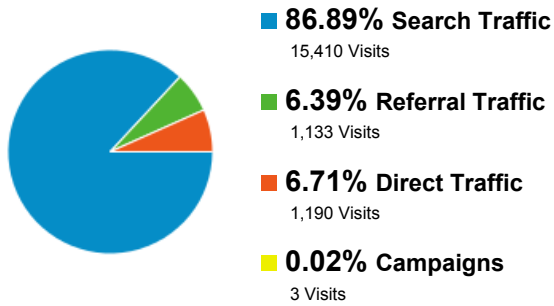

- **76.96% New Visitor**
13,649 Visits
- **23.04% Returning Visitor**
4,087 Visits

Language	Visits	% Visits
1. en-us	12,161	68.57%
2. zh-cn	889	5.01%
3. en-gb	663	3.74%
4. fr	571	3.22%
5. ko	311	1.75%
6. en	294	1.66%
7. zh-tw	264	1.49%
8. ru	251	1.42%
9. es	212	1.20%
10. ja	191	1.08%

[view full report](#)

Traffic Sources Overview

% of visits: 100.00%

Overview

17,736 people visited this site

Source	Visits	% Visits
1. google	14,444	93.73%
2. yahoo	351	2.28%
3. bing	322	2.09%
4. yandex	76	0.49%
5. babylon	52	0.34%
6. conduit	45	0.29%
7. ask	29	0.19%
8. search-results	20	0.13%
9. avg	19	0.12%
10. aol	18	0.12%

[view full report](#)

Traffic Sources Overview

% of visits: 100.00%

Overview

17,066 people visited this site

Source	Visits	% Visits
1. google	13,894	93.63%
2. yahoo	383	2.58%
3. bing	335	2.26%
4. babylon	55	0.37%
5. yandex	34	0.23%
6. conduit	29	0.20%
7. search-results	21	0.14%
8. ask	19	0.13%
9. avg	19	0.13%
10. aol	13	0.09%

[view full report](#)

Traffic Sources Overview

% of visits: 100.00%

Overview

17,203 people visited this site

Source	Visits	% Visits
1. google	13,956	92.52%
2. yahoo	436	2.89%
3. bing	381	2.53%
4. yandex	78	0.52%
5. babylon	73	0.48%
6. ask	31	0.21%
7. search-results	30	0.20%
8. conduit	29	0.19%
9. baidu	20	0.13%
10. avg	16	0.11%