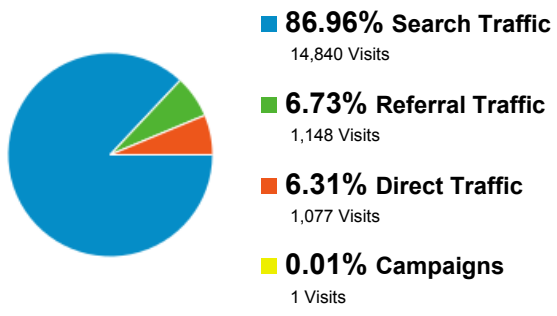

[view full report](#)

Traffic Sources Overview

% of visits: 100.00%

Overview

17,736 people visited this site

Source	Visits	% Visits
1. google	14,444	93.73%
2. yahoo	351	2.28%
3. bing	322	2.09%
4. yandex	76	0.49%
5. babylon	52	0.34%
6. conduit	45	0.29%
7. ask	29	0.19%
8. search-results	20	0.13%
9. avg	19	0.12%
10. aol	18	0.12%

[view full report](#)

Traffic Sources Overview

% of visits: 100.00%

Overview

17,066 people visited this site

Source	Visits	% Visits
1. google	13,894	93.63%
2. yahoo	383	2.58%
3. bing	335	2.26%
4. babylon	55	0.37%
5. yandex	34	0.23%
6. conduit	29	0.20%
7. search-results	21	0.14%
8. ask	19	0.13%
9. avg	19	0.13%
10. aol	13	0.09%

[view full report](#)

Audience Overview

100.00% of visits

Overview

13,329 people visited this site

- Visits: 15,955
- Unique Visitors: 13,329
- Pageviews: 31,643
- Pages / Visit: 1.98
- Avg. Visit Duration: 00:01:33
- Bounce Rate: 60.92%
- % New Visits: 77.71%

[view full report](#)

Traffic Sources Overview

% of visits: 100.00%

Overview

17,203 people visited this site

Source	Visits	% Visits
1. google	13,956	92.52%
2. yahoo	436	2.89%
3. bing	381	2.53%
4. yandex	78	0.52%
5. babylon	73	0.48%
6. ask	31	0.21%
7. search-results	30	0.20%
8. conduit	29	0.19%
9. baidu	20	0.13%
10. avg	16	0.11%