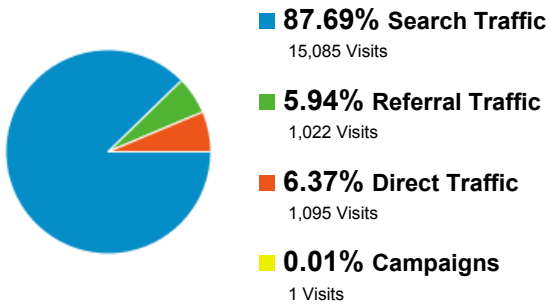

[view full report](#)

Traffic Sources Overview

● % of visits: 100.00%

Overview

18,056 people visited this site

- **85.17% Search Traffic**
15,378 Visits
- **8.41% Referral Traffic**
1,519 Visits
- **6.41% Direct Traffic**
1,157 Visits
- **0.01% Campaigns**
2 Visits

- 79.10% New Visitor**
13,608 Visits
- 20.90% Returning Visitor**
3,595 Visits

Language	Visits	% Visits
1. en-us	11,976	69.62%
2. zh-cn	633	3.68%
3. en-gb	571	3.32%
4. fr	446	2.59%
5. ko	324	1.88%
6. es	303	1.76%
7. zh-tw	275	1.60%
8. en	259	1.51%
9. ja	221	1.28%
10. ru	213	1.24%

[view full report](#)

Traffic Sources Overview

% of visits: 100.00%

Overview

17,203 people visited this site

Source	Visits	% Visits
1. google	13,956	92.52%
2. yahoo	436	2.89%
3. bing	381	2.53%
4. yandex	78	0.52%
5. babylon	73	0.48%
6. ask	31	0.21%
7. search-results	30	0.20%
8. conduit	29	0.19%
9. baidu	20	0.13%
10. avg	16	0.11%