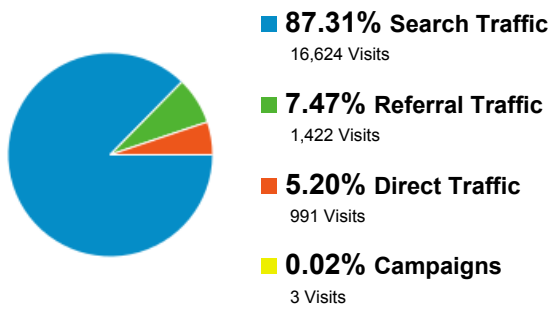

[view full report](#)

Traffic Sources Overview

% of visits: 100.00%

Overview

19,040 people visited this site

Source	Visits	% Visits
1. google	15,670	94.26%
2. yahoo	391	2.35%
3. bing	326	1.96%
4. babylon	48	0.29%
5. yandex	36	0.22%
6. ask	29	0.17%
7. conduit	28	0.17%
8. search-results	28	0.17%
9. avg	24	0.14%
10. search	18	0.11%

[view full report](#)

Audience Overview

% of visits: 100.00%

Overview

14,675 people visited this site

-  Visits: 17,736
-  Unique Visitors: 14,675
-  Pageviews: 33,382
-  Pages / Visit: 1.88
-  Avg. Visit Duration: 00:01:26
-  Bounce Rate: 62.86%
-  % New Visits: 76.90%

[view full report](#)

Traffic Sources Overview

% of visits: 100.00%

Overview

18,648 people visited this site

- 87.33% Search Traffic**
16,285 Visits
- 5.94% Referral Traffic**
1,107 Visits
- 6.74% Direct Traffic**
1,256 Visits

[view full report](#)

Traffic Sources Overview

% of visits: 100.00%

Overview

17,203 people visited this site

Source	Visits	% Visits
1. google	13,956	92.52%
2. yahoo	436	2.89%
3. bing	381	2.53%
4. yandex	78	0.52%
5. babylon	73	0.48%
6. ask	31	0.21%
7. search-results	30	0.20%
8. conduit	29	0.19%
9. baidu	20	0.13%
10. avg	16	0.11%