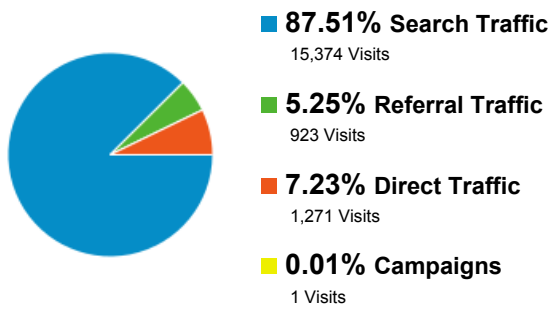

- 76.44% New Visitor
13,429 Visits
- 23.56% Returning Visitor
4,140 Visits

Language	Visits	% Visits
1. en-us	13,104	74.59%
2. zh-cn	641	3.65%
3. en-gb	630	3.59%
4. fr	335	1.91%
5. ko	287	1.63%
6. zh-tw	262	1.49%
7. en	248	1.41%
8. es	229	1.30%
9. ja	166	0.94%
10. pt-br	159	0.91%

[view full report](#)

Traffic Sources Overview

% of visits: 100.00%

Overview

17,569 people visited this site

Source	Visits	% Visits
1. google	14,389	93.59%
2. yahoo	386	2.51%
3. bing	297	1.93%
4. babylon	58	0.38%
5. avg	49	0.32%
6. yandex	42	0.27%
7. conduit	37	0.24%
8. search-results	35	0.23%
9. ask	34	0.22%
10. aol	18	0.12%

[view full report](#)

Audience Overview

% of visits: 100.00%

Overview

13,847 people visited this site

-  **Visits: 16,795**
-  **Unique Visitors: 13,847**
-  **Pageviews: 31,891**
-  **Pages / Visit: 1.90**
-  **Avg. Visit Duration: 00:01:31**
-  **Bounce Rate: 63.32%**
-  **% New Visits: 77.19%**