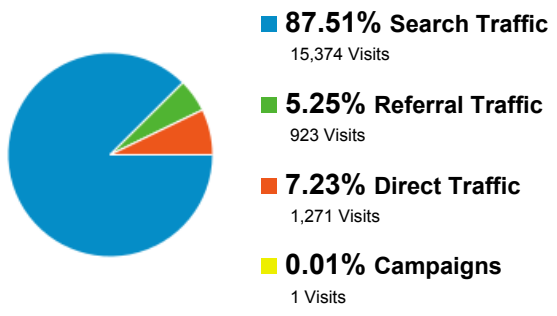

[view full report](#)

Traffic Sources Overview

% of visits: 100.00%

Overview

17,569 people visited this site

| Source | Visits | % Visits |
|-------------------|--------|----------|
| 1. google | 14,389 | 93.59% |
| 2. yahoo | 386 | 2.51% |
| 3. bing | 297 | 1.93% |
| 4. babylon | 58 | 0.38% |
| 5. avg | 49 | 0.32% |
| 6. yandex | 42 | 0.27% |
| 7. conduit | 37 | 0.24% |
| 8. search-results | 35 | 0.23% |
| 9. ask | 34 | 0.22% |
| 10. aol | 18 | 0.12% |

[view full report](#)

Audience Overview

% of visits: 100.00%

Overview

13,847 people visited this site

-  **Visits: 16,795**
-  **Unique Visitors: 13,847**
-  **Pageviews: 31,891**
-  **Pages / Visit: 1.90**
-  **Avg. Visit Duration: 00:01:31**
-  **Bounce Rate: 63.32%**
-  **% New Visits: 77.19%**