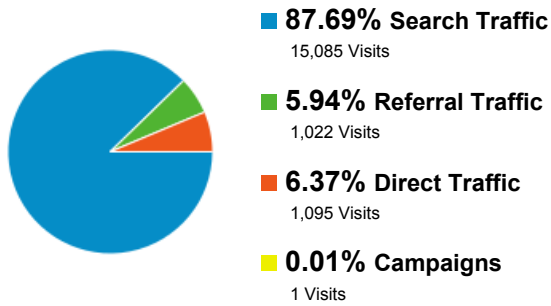

[view full report](#)

Traffic Sources Overview

% of visits: 100.00%

Overview

17,203 people visited this site

| Source | Visits | % Visits |
|-------------------|--------|----------|
| 1. google | 13,956 | 92.52% |
| 2. yahoo | 436 | 2.89% |
| 3. bing | 381 | 2.53% |
| 4. yandex | 78 | 0.52% |
| 5. babylon | 73 | 0.48% |
| 6. ask | 31 | 0.21% |
| 7. search-results | 30 | 0.20% |
| 8. conduit | 29 | 0.19% |
| 9. baidu | 20 | 0.13% |
| 10. avg | 16 | 0.11% |