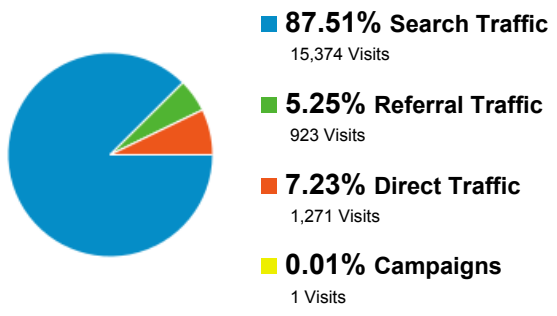

- 76.44% New Visitor**
13,429 Visits
- 23.56% Returning Visitor**
4,140 Visits

Language	Visits	% Visits
1. en-us	13,104	74.59%
2. zh-cn	641	3.65%
3. en-gb	630	3.59%
4. fr	335	1.91%
5. ko	287	1.63%
6. zh-tw	262	1.49%
7. en	248	1.41%
8. es	229	1.30%
9. ja	166	0.94%
10. pt-br	159	0.91%

[view full report](#)

Traffic Sources Overview

% of visits: 100.00%

Overview

17,569 people visited this site

Source	Visits	% Visits
1. google	14,389	93.59%
2. yahoo	386	2.51%
3. bing	297	1.93%
4. babylon	58	0.38%
5. avg	49	0.32%
6. yandex	42	0.27%
7. conduit	37	0.24%
8. search-results	35	0.23%
9. ask	34	0.22%
10. aol	18	0.12%

[view full report](#)

Audience Overview

% of visits: 100.00%

Overview

13,847 people visited this site

-  **Visits: 16,795**
-  **Unique Visitors: 13,847**
-  **Pageviews: 31,891**
-  **Pages / Visit: 1.90**
-  **Avg. Visit Duration: 00:01:31**
-  **Bounce Rate: 63.32%**
-  **% New Visits: 77.19%**