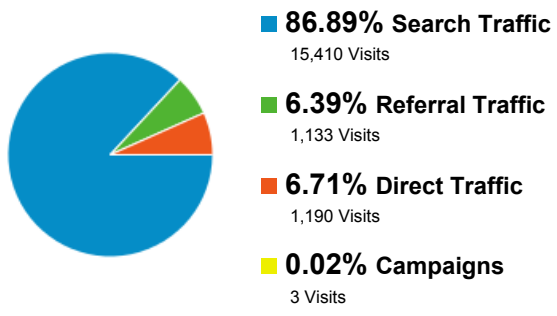

- **76.96% New Visitor**
13,649 Visits
- **23.04% Returning Visitor**
4,087 Visits

Language	Visits	% Visits
1. en-us	12,161	68.57%
2. zh-cn	889	5.01%
3. en-gb	663	3.74%
4. fr	571	3.22%
5. ko	311	1.75%
6. en	294	1.66%
7. zh-tw	264	1.49%
8. ru	251	1.42%
9. es	212	1.20%
10. ja	191	1.08%

[view full report](#)

Traffic Sources Overview

% of visits: 100.00%

Overview

17,736 people visited this site

Source	Visits	% Visits
1. google	14,444	93.73%
2. yahoo	351	2.28%
3. bing	322	2.09%
4. yandex	76	0.49%
5. babylon	52	0.34%
6. conduit	45	0.29%
7. ask	29	0.19%
8. search-results	20	0.13%
9. avg	19	0.12%
10. aol	18	0.12%

[view full report](#)

Traffic Sources Overview

% of visits: 100.00%

Overview

17,066 people visited this site

Source	Visits	% Visits
1. google	13,894	93.63%
2. yahoo	383	2.58%
3. bing	335	2.26%
4. babylon	55	0.37%
5. yandex	34	0.23%
6. conduit	29	0.20%
7. search-results	21	0.14%
8. ask	19	0.13%
9. avg	19	0.13%
10. aol	13	0.09%

[view full report](#)

Traffic Sources Overview

% of visits: 100.00%

Overview

17,203 people visited this site

Source	Visits	% Visits
1. google	13,956	92.52%
2. yahoo	436	2.89%
3. bing	381	2.53%
4. yandex	78	0.52%
5. babylon	73	0.48%
6. ask	31	0.21%
7. search-results	30	0.20%
8. conduit	29	0.19%
9. baidu	20	0.13%
10. avg	16	0.11%