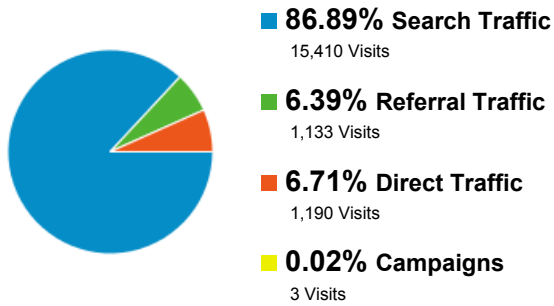

[view full report](#)

Traffic Sources Overview

% of visits: 100.00%

Overview

17,736 people visited this site

| Source | Visits | % Visits |
|-----------------------------------|--------|----------|
| 1. google | 14,444 | 93.73% |
| 2. yahoo | 351 | 2.28% |
| 3. bing | 322 | 2.09% |
| 4. yandex | 76 | 0.49% |
| 5. babylon | 52 | 0.34% |
| 6. conduit | 45 | 0.29% |
| 7. ask | 29 | 0.19% |
| 8. search-results | 20 | 0.13% |
| 9. avg | 19 | 0.12% |
| 10. aol | 18 | 0.12% |

[view full report](#)

Traffic Sources Overview

% of visits: 100.00%

Overview

17,066 people visited this site

| Source | Visits | % Visits |
|-------------------|--------|----------|
| 1. google | 13,894 | 93.63% |
| 2. yahoo | 383 | 2.58% |
| 3. bing | 335 | 2.26% |
| 4. babylon | 55 | 0.37% |
| 5. yandex | 34 | 0.23% |
| 6. conduit | 29 | 0.20% |
| 7. search-results | 21 | 0.14% |
| 8. ask | 19 | 0.13% |
| 9. avg | 19 | 0.13% |
| 10. aol | 13 | 0.09% |

[view full report](#)

Traffic Sources Overview

% of visits: 100.00%

Overview

18,648 people visited this site

- 87.33% Search Traffic**
16,285 Visits
- 5.94% Referral Traffic**
1,107 Visits
- 6.74% Direct Traffic**
1,256 Visits

[view full report](#)

Traffic Sources Overview

% of visits: 100.00%

Overview

17,203 people visited this site

| Source | Visits | % Visits |
|-------------------|--------|----------|
| 1. google | 13,956 | 92.52% |
| 2. yahoo | 436 | 2.89% |
| 3. bing | 381 | 2.53% |
| 4. yandex | 78 | 0.52% |
| 5. babylon | 73 | 0.48% |
| 6. ask | 31 | 0.21% |
| 7. search-results | 30 | 0.20% |
| 8. conduit | 29 | 0.19% |
| 9. baidu | 20 | 0.13% |
| 10. avg | 16 | 0.11% |