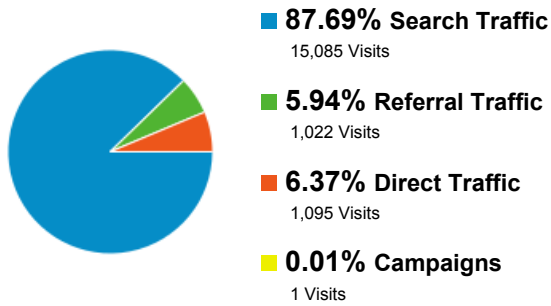

- 79.10% New Visitor**
13,608 Visits
- 20.90% Returning Visitor**
3,595 Visits

Language	Visits	% Visits
1. en-us	11,976	69.62%
2. zh-cn	633	3.68%
3. en-gb	571	3.32%
4. fr	446	2.59%
5. ko	324	1.88%
6. es	303	1.76%
7. zh-tw	275	1.60%
8. en	259	1.51%
9. ja	221	1.28%
10. ru	213	1.24%

[view full report](#)

Traffic Sources Overview

% of visits: 100.00%

Overview

17,203 people visited this site

Source	Visits	% Visits
1. google	13,956	92.52%
2. yahoo	436	2.89%
3. bing	381	2.53%
4. yandex	78	0.52%
5. babylon	73	0.48%
6. ask	31	0.21%
7. search-results	30	0.20%
8. conduit	29	0.19%
9. baidu	20	0.13%
10. avg	16	0.11%