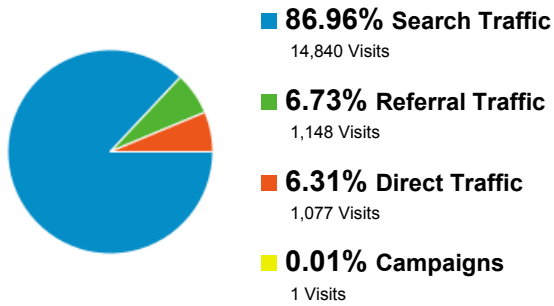

[view full report](#)

Traffic Sources Overview

% of visits: 100.00%

Overview

17,736 people visited this site

| Source | Visits | % Visits |
|-----------------------------------|--------|----------|
| 1. google | 14,444 | 93.73% |
| 2. yahoo | 351 | 2.28% |
| 3. bing | 322 | 2.09% |
| 4. yandex | 76 | 0.49% |
| 5. babylon | 52 | 0.34% |
| 6. conduit | 45 | 0.29% |
| 7. ask | 29 | 0.19% |
| 8. search-results | 20 | 0.13% |
| 9. avg | 19 | 0.12% |
| 10. aol | 18 | 0.12% |

[view full report](#)

Traffic Sources Overview

% of visits: 100.00%

Overview

17,066 people visited this site

| Source | Visits | % Visits |
|-------------------|--------|----------|
| 1. google | 13,894 | 93.63% |
| 2. yahoo | 383 | 2.58% |
| 3. bing | 335 | 2.26% |
| 4. babylon | 55 | 0.37% |
| 5. yandex | 34 | 0.23% |
| 6. conduit | 29 | 0.20% |
| 7. search-results | 21 | 0.14% |
| 8. ask | 19 | 0.13% |
| 9. avg | 19 | 0.13% |
| 10. aol | 13 | 0.09% |

[view full report](#)

Audience Overview

100.00% of visits

Overview

13,329 people visited this site

- Visits: 15,955
- Unique Visitors: 13,329
- Pageviews: 31,643
- Pages / Visit: 1.98
- Avg. Visit Duration: 00:01:33
- Bounce Rate: 60.92%
- % New Visits: 77.71%

[view full report](#)

Traffic Sources Overview

% of visits: 100.00%

Overview

17,203 people visited this site

| Source | Visits | % Visits |
|-------------------|--------|----------|
| 1. google | 13,956 | 92.52% |
| 2. yahoo | 436 | 2.89% |
| 3. bing | 381 | 2.53% |
| 4. yandex | 78 | 0.52% |
| 5. babylon | 73 | 0.48% |
| 6. ask | 31 | 0.21% |
| 7. search-results | 30 | 0.20% |
| 8. conduit | 29 | 0.19% |
| 9. baidu | 20 | 0.13% |
| 10. avg | 16 | 0.11% |