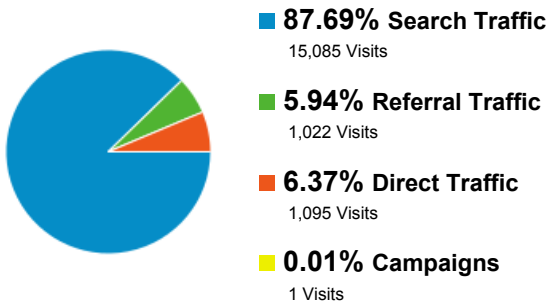

- **79.10% New Visitor**
13,608 Visits
- **20.90% Returning Visitor**
3,595 Visits

Language	Visits	% Visits
1. en-us	11,976	69.62%
2. zh-cn	633	3.68%
3. en-gb	571	3.32%
4. fr	446	2.59%
5. ko	324	1.88%
6. es	303	1.76%
7. zh-tw	275	1.60%
8. en	259	1.51%
9. ja	221	1.28%
10. ru	213	1.24%

[view full report](#)

Traffic Sources Overview

% of visits: 100.00%

Overview

17,203 people visited this site

Source	Visits	% Visits
1. google	13,956	92.52%
2. yahoo	436	2.89%
3. bing	381	2.53%
4. yandex	78	0.52%
5. babylon	73	0.48%
6. ask	31	0.21%
7. search-results	30	0.20%
8. conduit	29	0.19%
9. baidu	20	0.13%
10. avg	16	0.11%