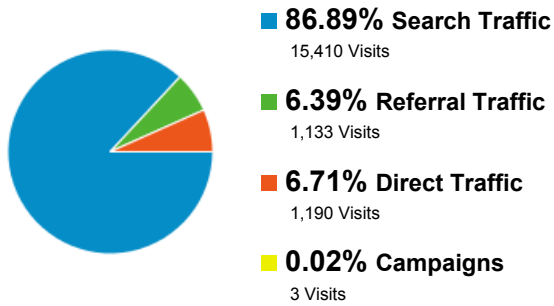

[view full report](#)

Traffic Sources Overview

% of visits: 100.00%

Overview

17,736 people visited this site

Source	Visits	% Visits
1. google	14,444	93.73%
2. yahoo	351	2.28%
3. bing	322	2.09%
4. yandex	76	0.49%
5. babylon	52	0.34%
6. conduit	45	0.29%
7. ask	29	0.19%
8. search-results	20	0.13%
9. avg	19	0.12%
10. aol	18	0.12%

[view full report](#)

Traffic Sources Overview

% of visits: 100.00%

Overview

17,066 people visited this site

- **86.96% Search Traffic**
14,840 Visits
- **6.73% Referral Traffic**
1,148 Visits
- **6.31% Direct Traffic**
1,077 Visits
- **0.01% Campaigns**
1 Visits

Source	Visits	% Visits
1. google	13,894	93.63%
2. yahoo	383	2.58%
3. bing	335	2.26%
4. babylon	55	0.37%
5. yandex	34	0.23%
6. conduit	29	0.20%
7. search-results	21	0.14%
8. ask	19	0.13%
9. avg	19	0.13%
10. aol	13	0.09%

[view full report](#)

Traffic Sources Overview

% of visits: 100.00%

Overview

17,203 people visited this site

Source	Visits	% Visits
1. google	13,956	92.52%
2. yahoo	436	2.89%
3. bing	381	2.53%
4. yandex	78	0.52%
5. babylon	73	0.48%
6. ask	31	0.21%
7. search-results	30	0.20%
8. conduit	29	0.19%
9. baidu	20	0.13%
10. avg	16	0.11%